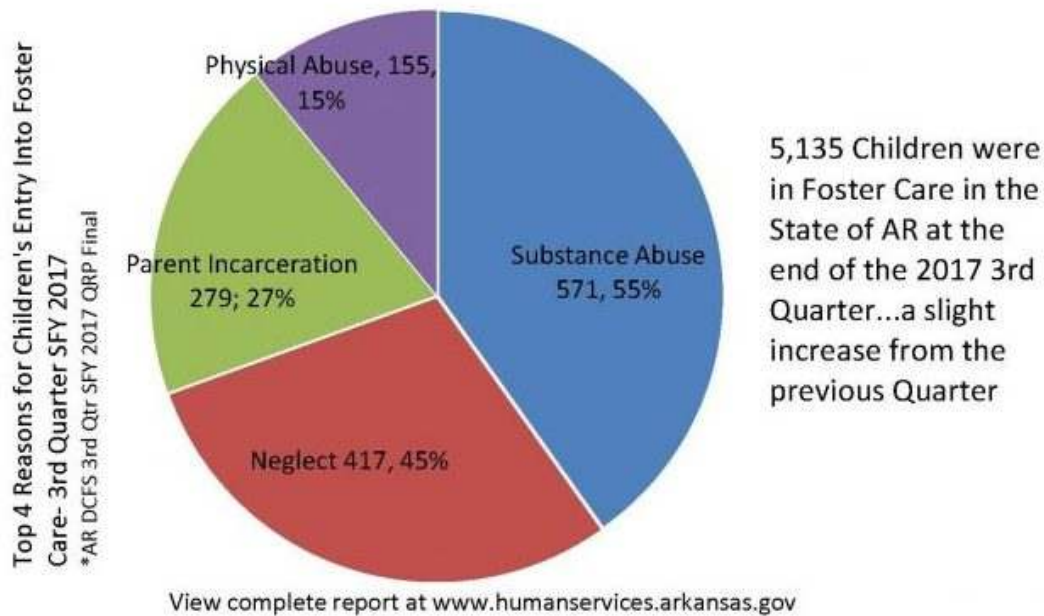

479-783-0018

STATE FOSTER CARE STATISTICS

The Division of Children and Family Services is responsible for the safety of children and youth in Arkansas. DCFS is responsible for child abuse and neglect prevention, protection, foster care, and adoptive programs. The following statistics can all be located at the [Arkansas Department of Human Services website](#).

WHY WOULD A CHILD ENTER FOSTER CARE?

*statistics are greater than 100% because a child can enter into foster care for more than 1 reason

If you suspect child abuse or neglect, **REPORT IT!**

Child Abuse and Neglect Hotline: **800.482.5964**