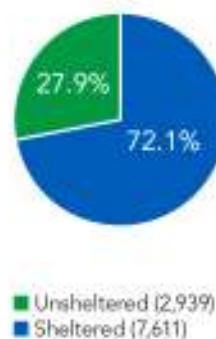

CALIFORNIA

Total Homeless, 2016
118,142

Estimates of Homelessness

97,660 individuals

20,482 people in families with children

11,222 unaccompanied youth

9,612 veterans

29,802 chronically homeless individuals

COLORADO

Total Homeless, 2016
10,550

Estimates of Homelessness

6,450 individuals

4,100 people in families with children

653 unaccompanied youth

1,181 veterans

1,642 chronically homeless individuals