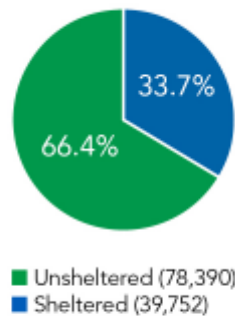

ARKANSAS

Total Homeless, 2016
2,463

Estimates of Homelessness

1,838 individuals

625 people in families with children

201 unaccompanied youth

222 veterans

417 chronically homeless individuals

CALIFORNIA

Total Homeless, 2016
118,142

Estimates of Homelessness

97,660 individuals

20,482 people in families with children

11,222 unaccompanied youth

9,612 veterans

29,802 chronically homeless individuals