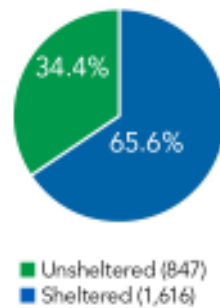

ARKANSAS

Total Homeless, 2016
2,463

Estimates of Homelessness

1,838 individuals

625 people in families with children

201 unaccompanied youth

222 veterans

417 chronically homeless individuals

CALIFORNIA

Total Homeless, 2016
118,142

Estimates of Homelessness

97,660 individuals

20,482 people in families with children

11,222 unaccompanied youth

9,612 veterans

29,802 chronically homeless individuals