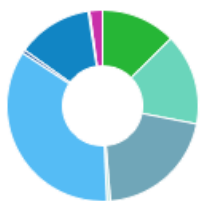

Report

Emsi Q1 2018 Data Set

March 2018

Arkansas Economic Development Institute

2801 South University Avenue
Little Rock, Arkansas 72204

Regional Completions by Award Level

Award Level	Completions (2012)	Percent
Award of less than 1 academic year	5,294	12.6%
Award of at least 1 but less than 2 academic years	6,461	15.4%
Associate's Degree	8,655	20.6%
Award of at least 2 but less than 4 academic years	257	0.6%
Bachelor's Degree	14,656	35.0%
Postbaccalaureate certificate	251	0.6%
Master's Degree	5,320	12.7%
Post-masters certificate	108	0.3%
Doctor's Degree	913	2.2%